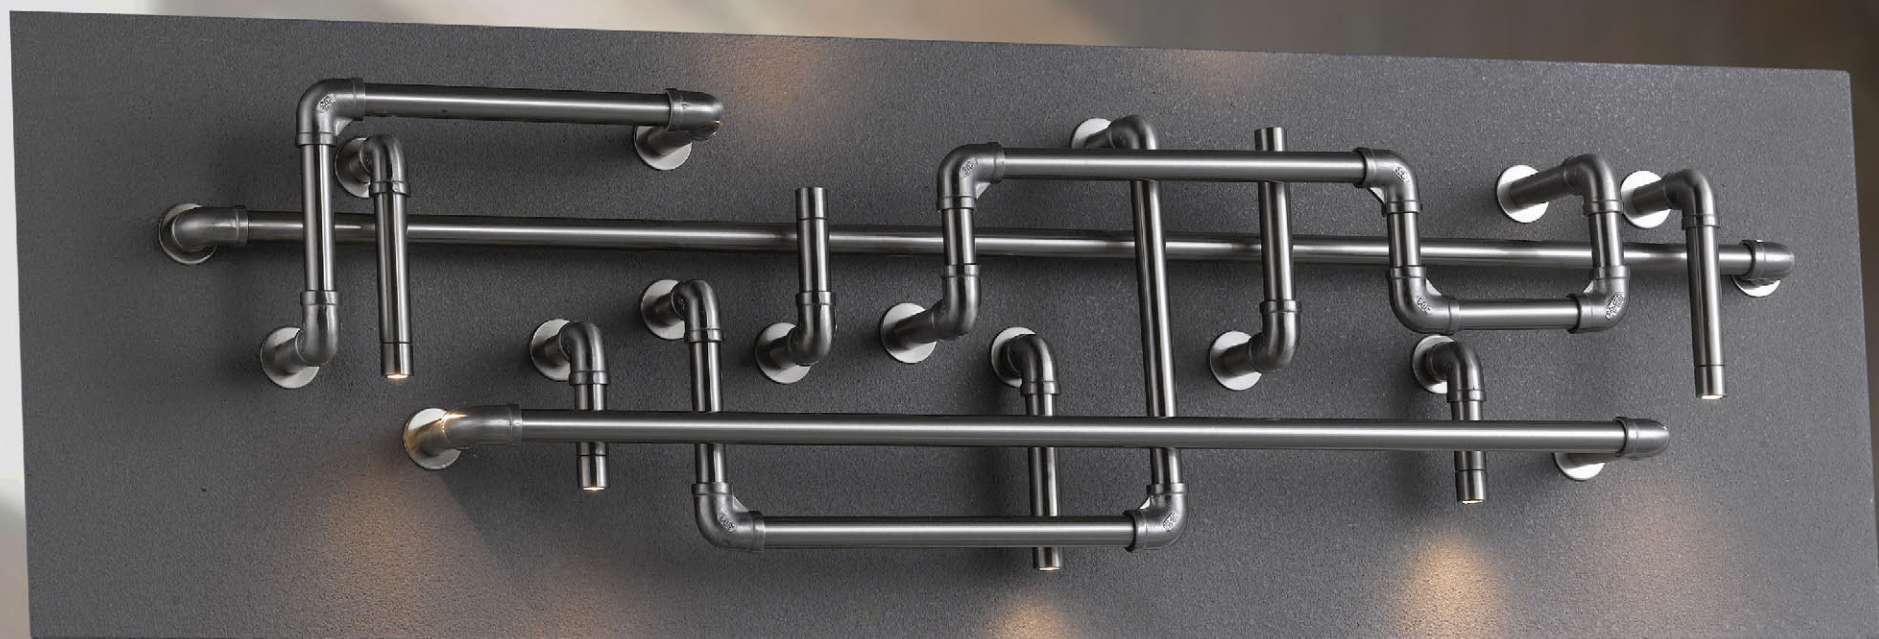

① LSP-9197

Material: metal + concrete
Colour: grey + satin nickel
LED: 7*1W
Size (cm): -- 100 †30 †→10

② LSP-9190

Material: metal + concrete
Colour: grey + satin nickel
LED: 1*1W
Size (cm): -- 15 †15 †→15

①

②