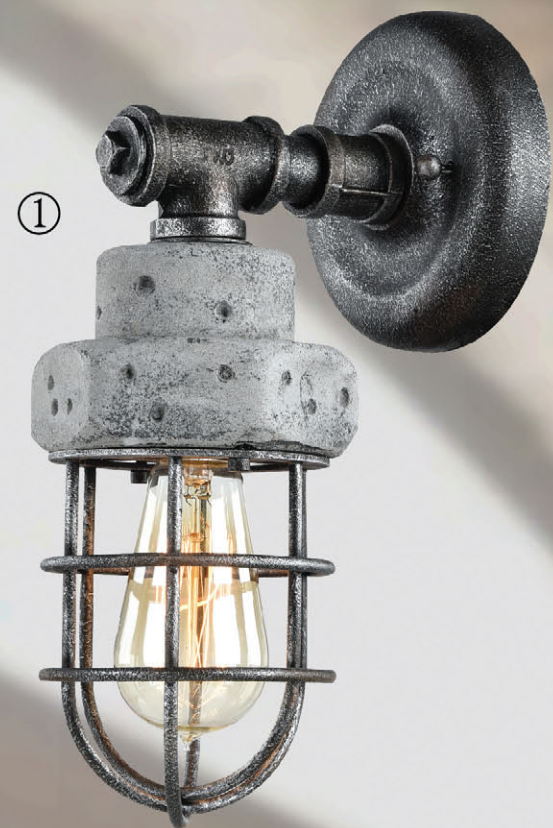

② LSP-9649

Material: metal  
Colour: copper  
Lamp: 1\*E14, max. 40W, not incl.  
Size (cm): ↔ 14 ↓..120

③ LSP-9647

Material: metal  
Colour: chrome  
Lamp: 1\*E14, max. 40W, not incl.  
Size (cm): ↔ 14 ↓..120