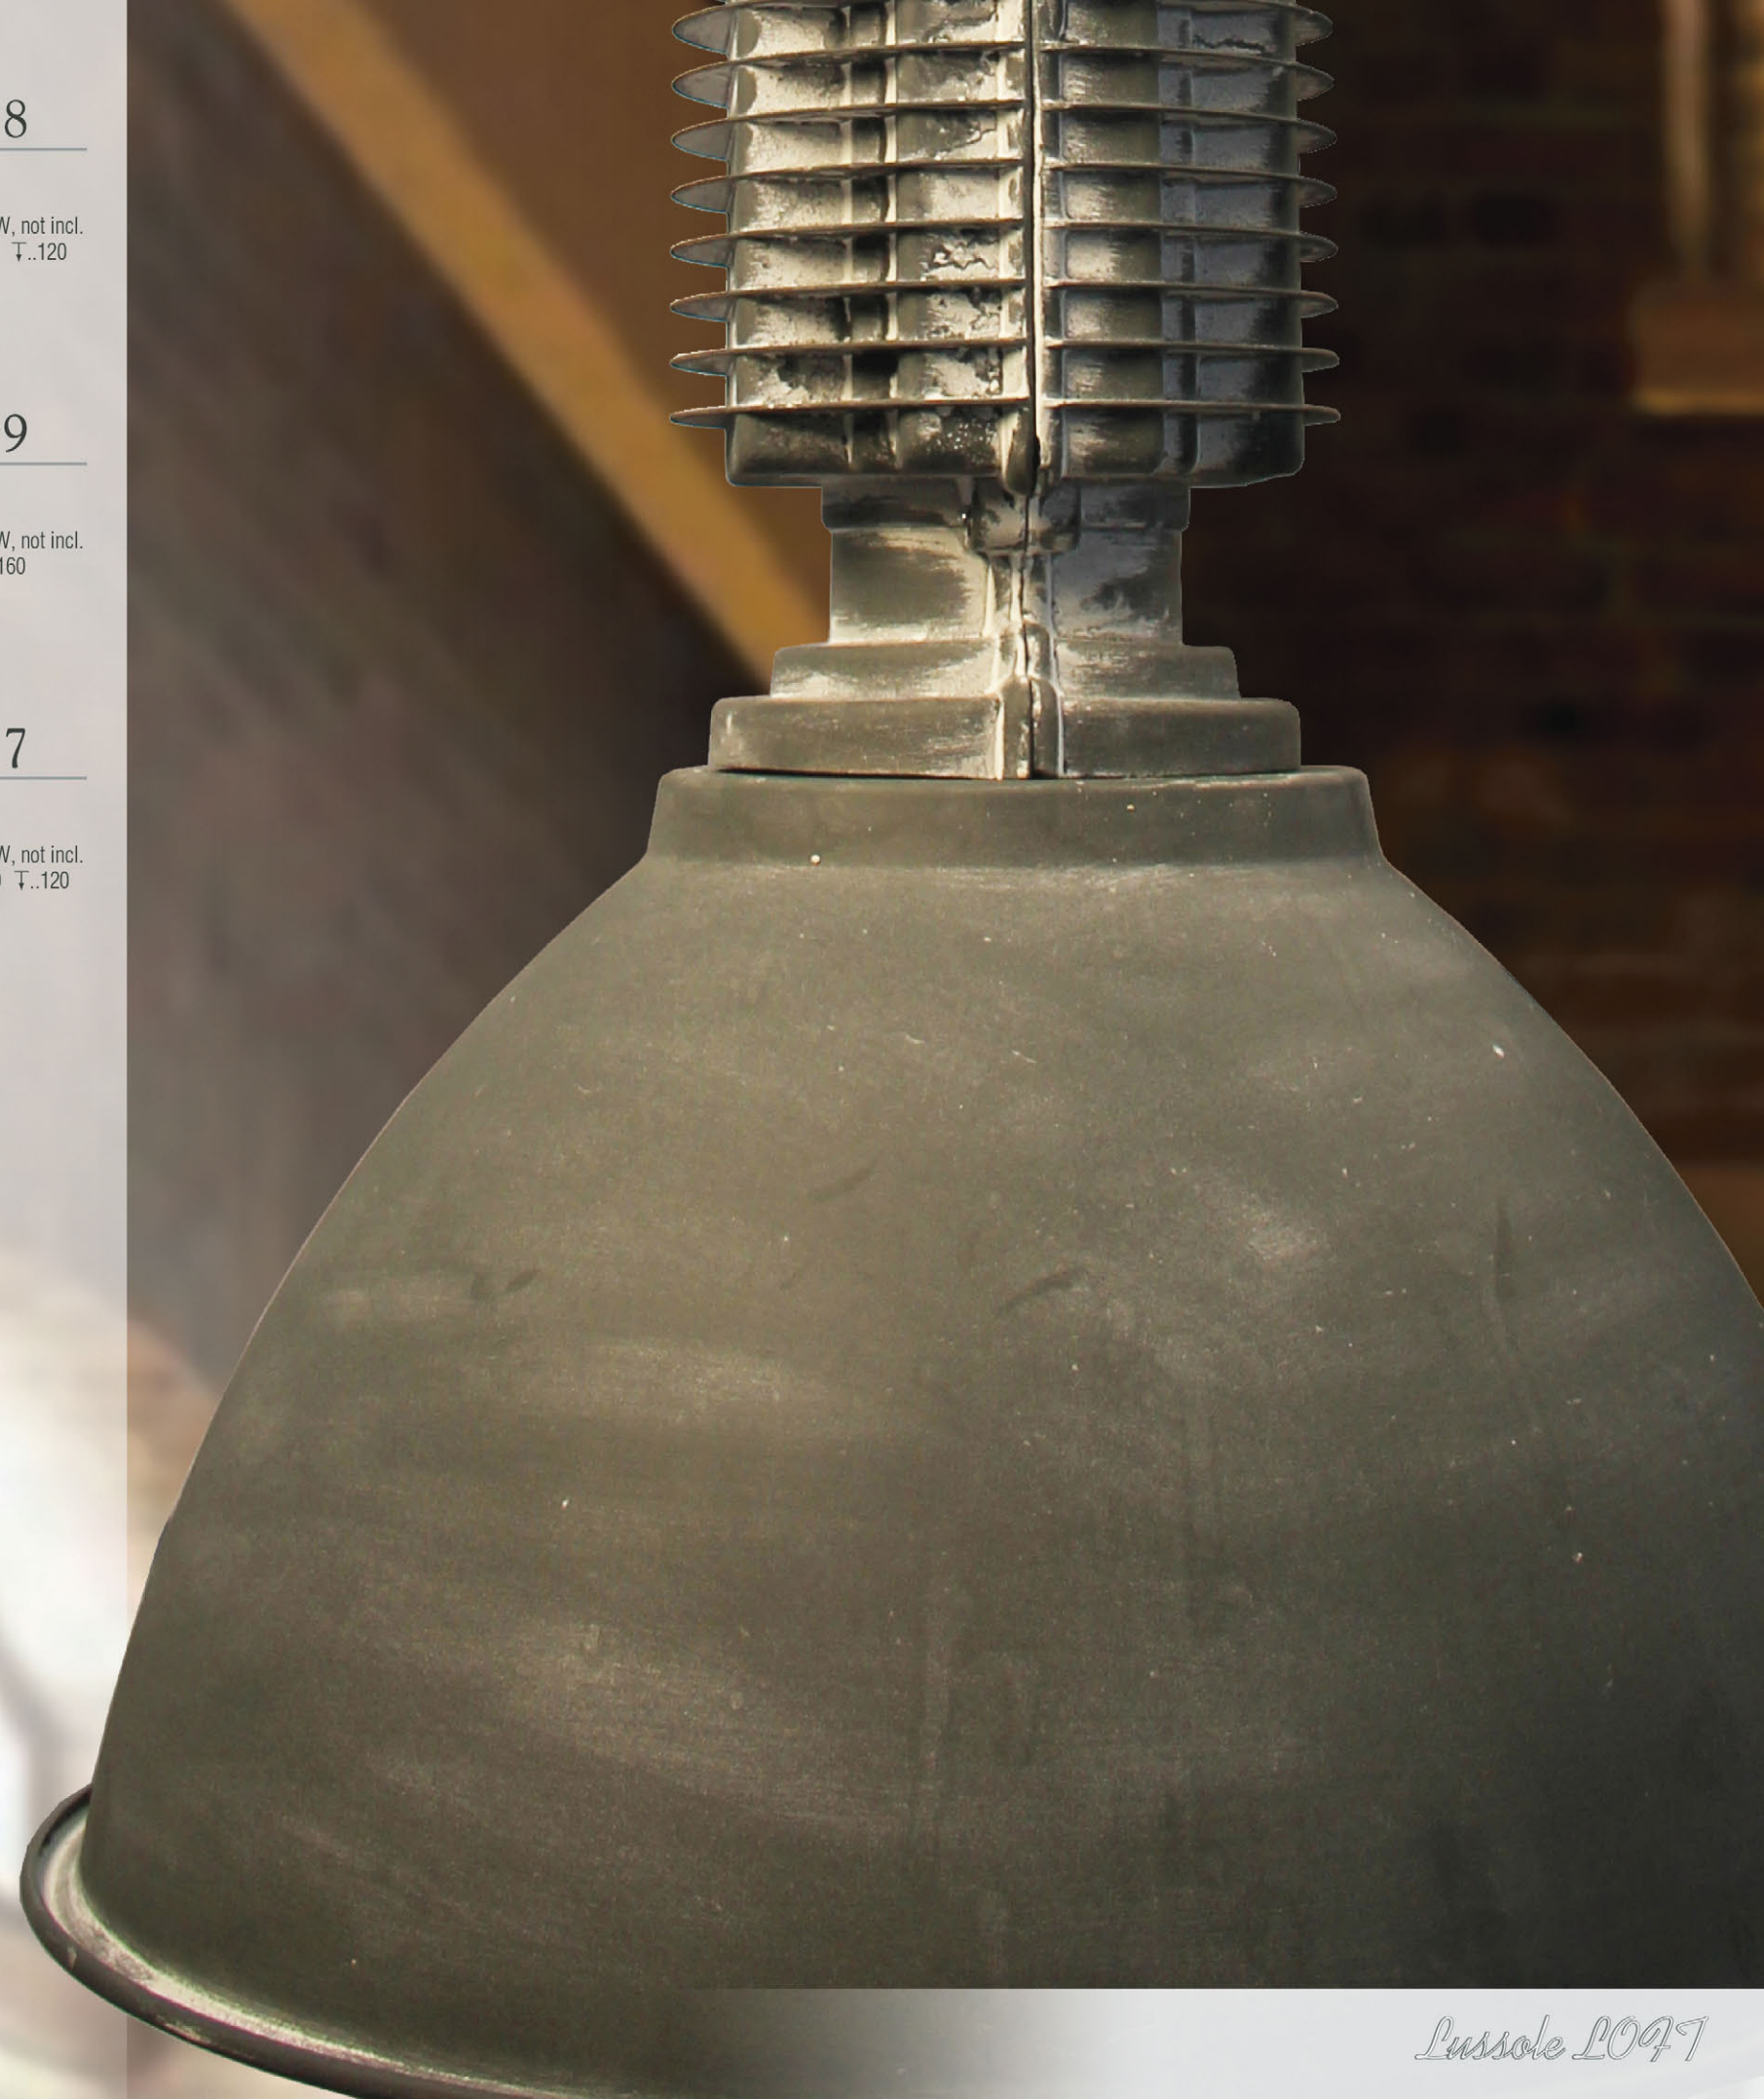

③ LSP-9877

Material: metal
Colour: black / grey
Lamp: 1*E27, max. 60W, not incl.
Size (cm): -- 40 ↑20 ▾..120