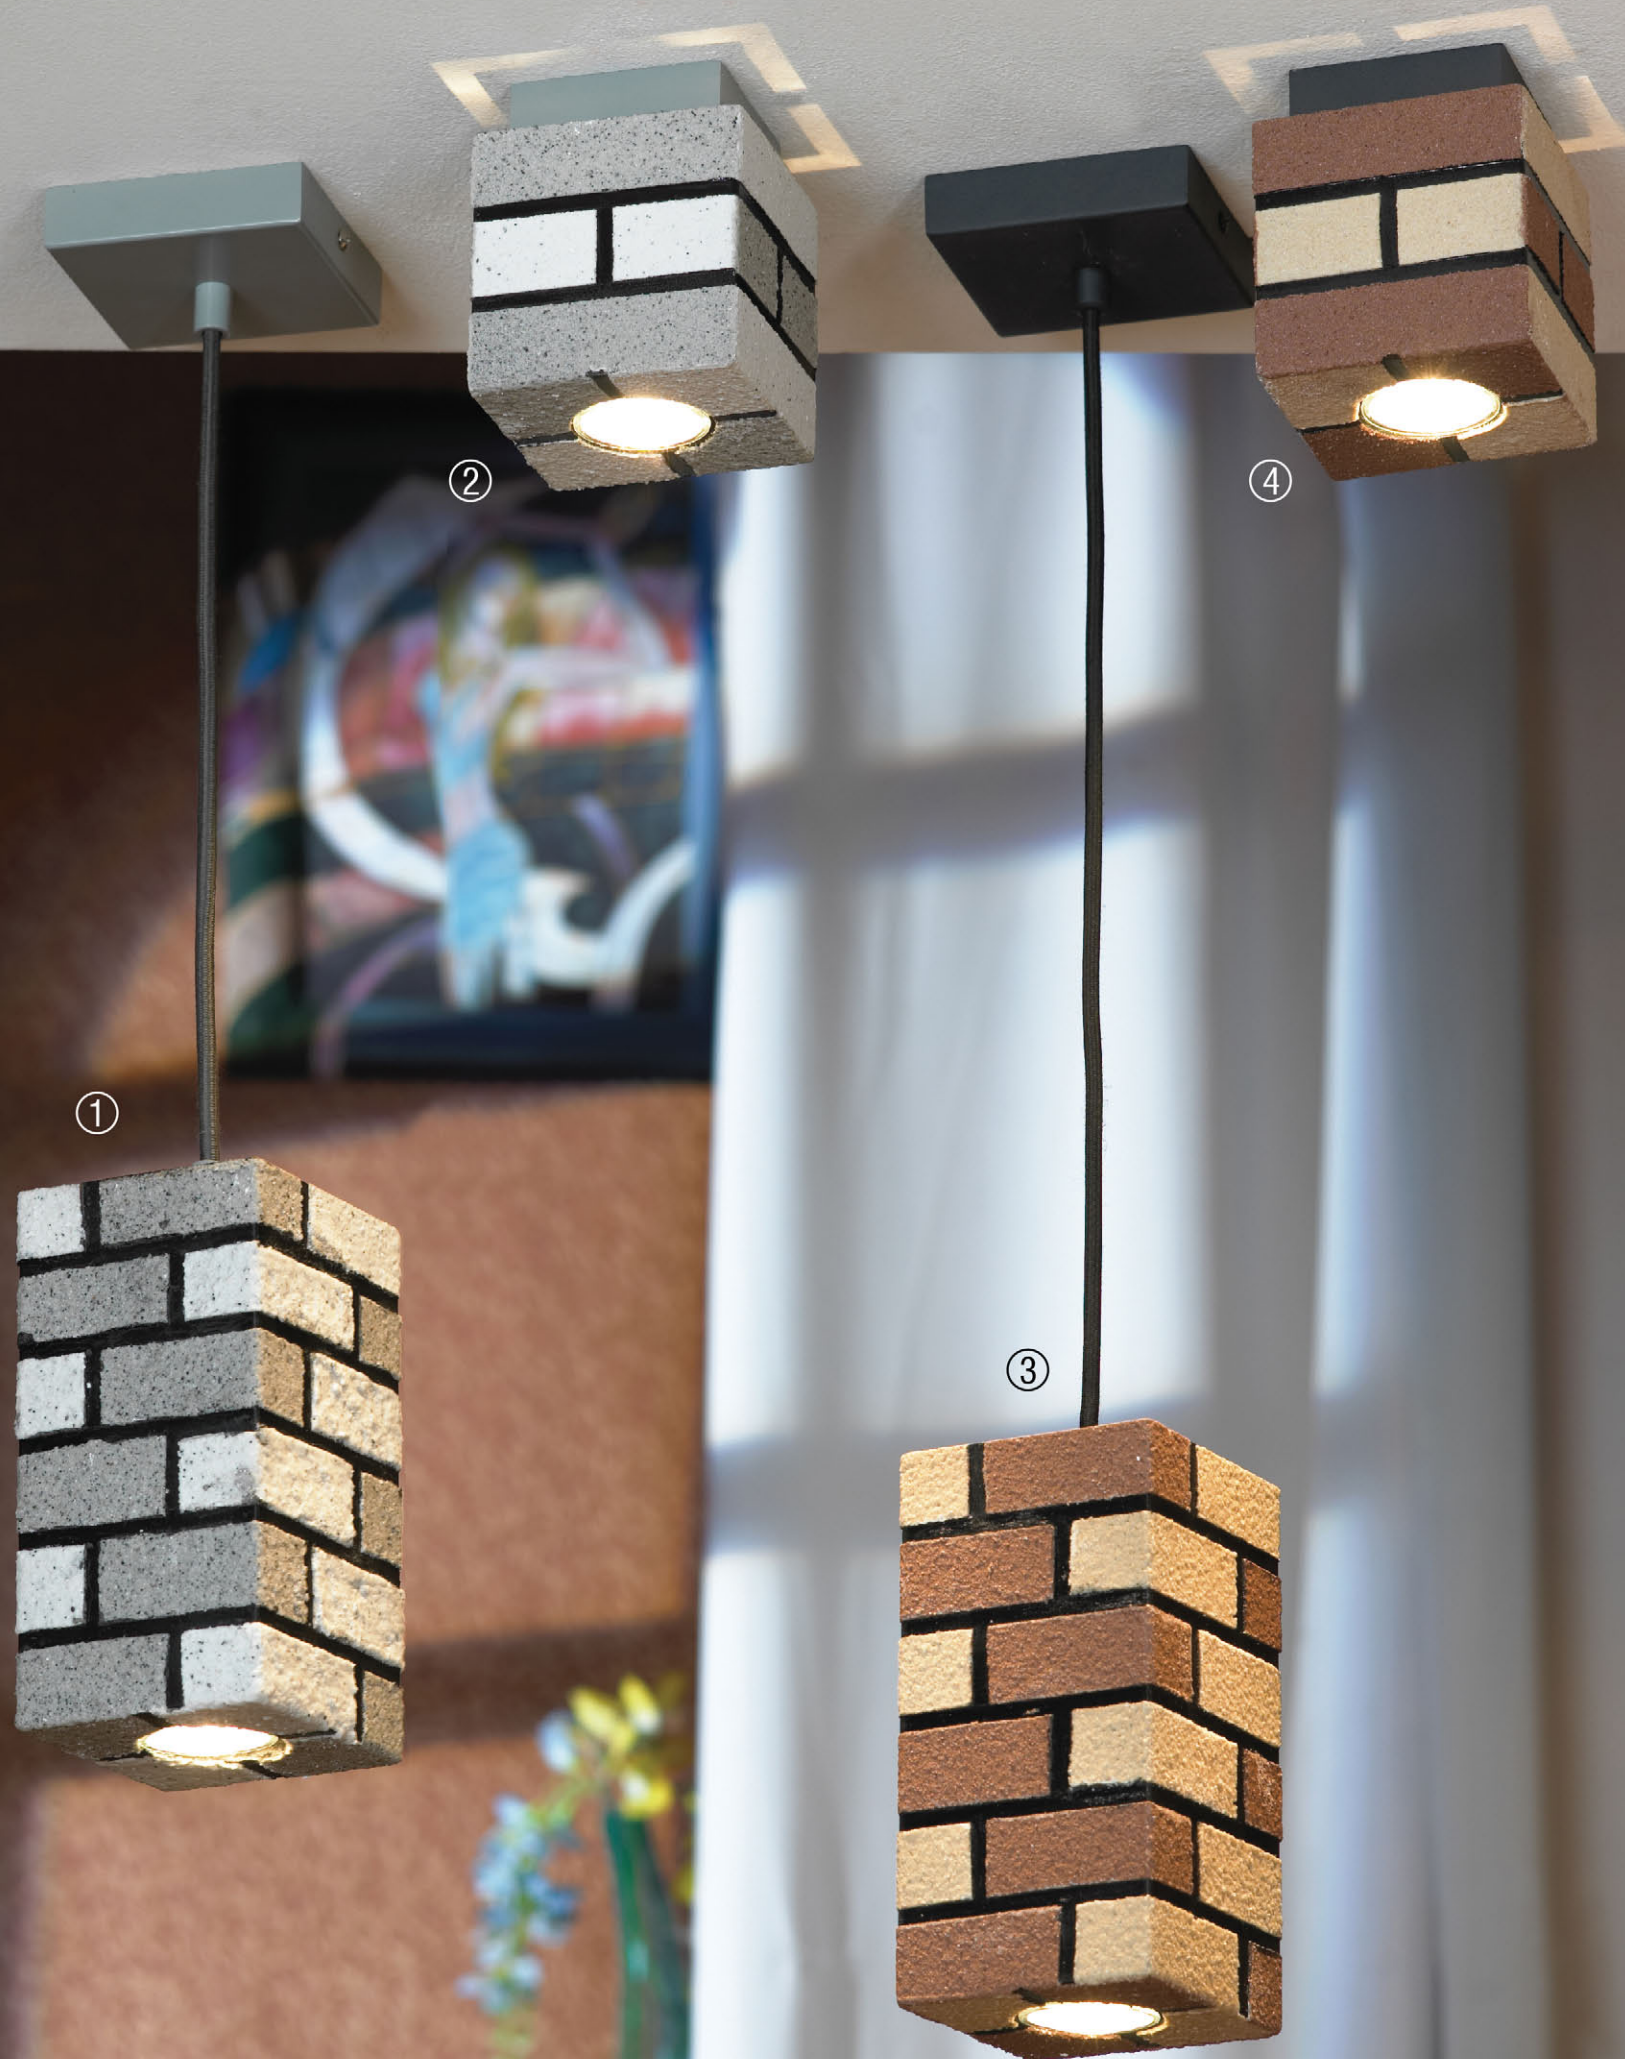

① LSP-9684

Material: metal
Colour: grey
Lamp: 1*Gu10, max. 50W, included
Size (cm): ↔ 10 ↓ 150

② LSP-9686

Material: metal
Colour: grey
Lamp: 1*Gu10, max. 50W, included
Size (cm): ↔ 10 ↓ 12

③ LSP-9685

Material: metal
Colour: brown
Lamp: 1*Gu10, max. 50W, included
Size (cm): ↔ 10 ↓ 150

④ LSP-9687

Material: metal
Colour: brown
Lamp: 1*Gu10, max. 50W, included
Size (cm): ↔ 10 ↓ 12